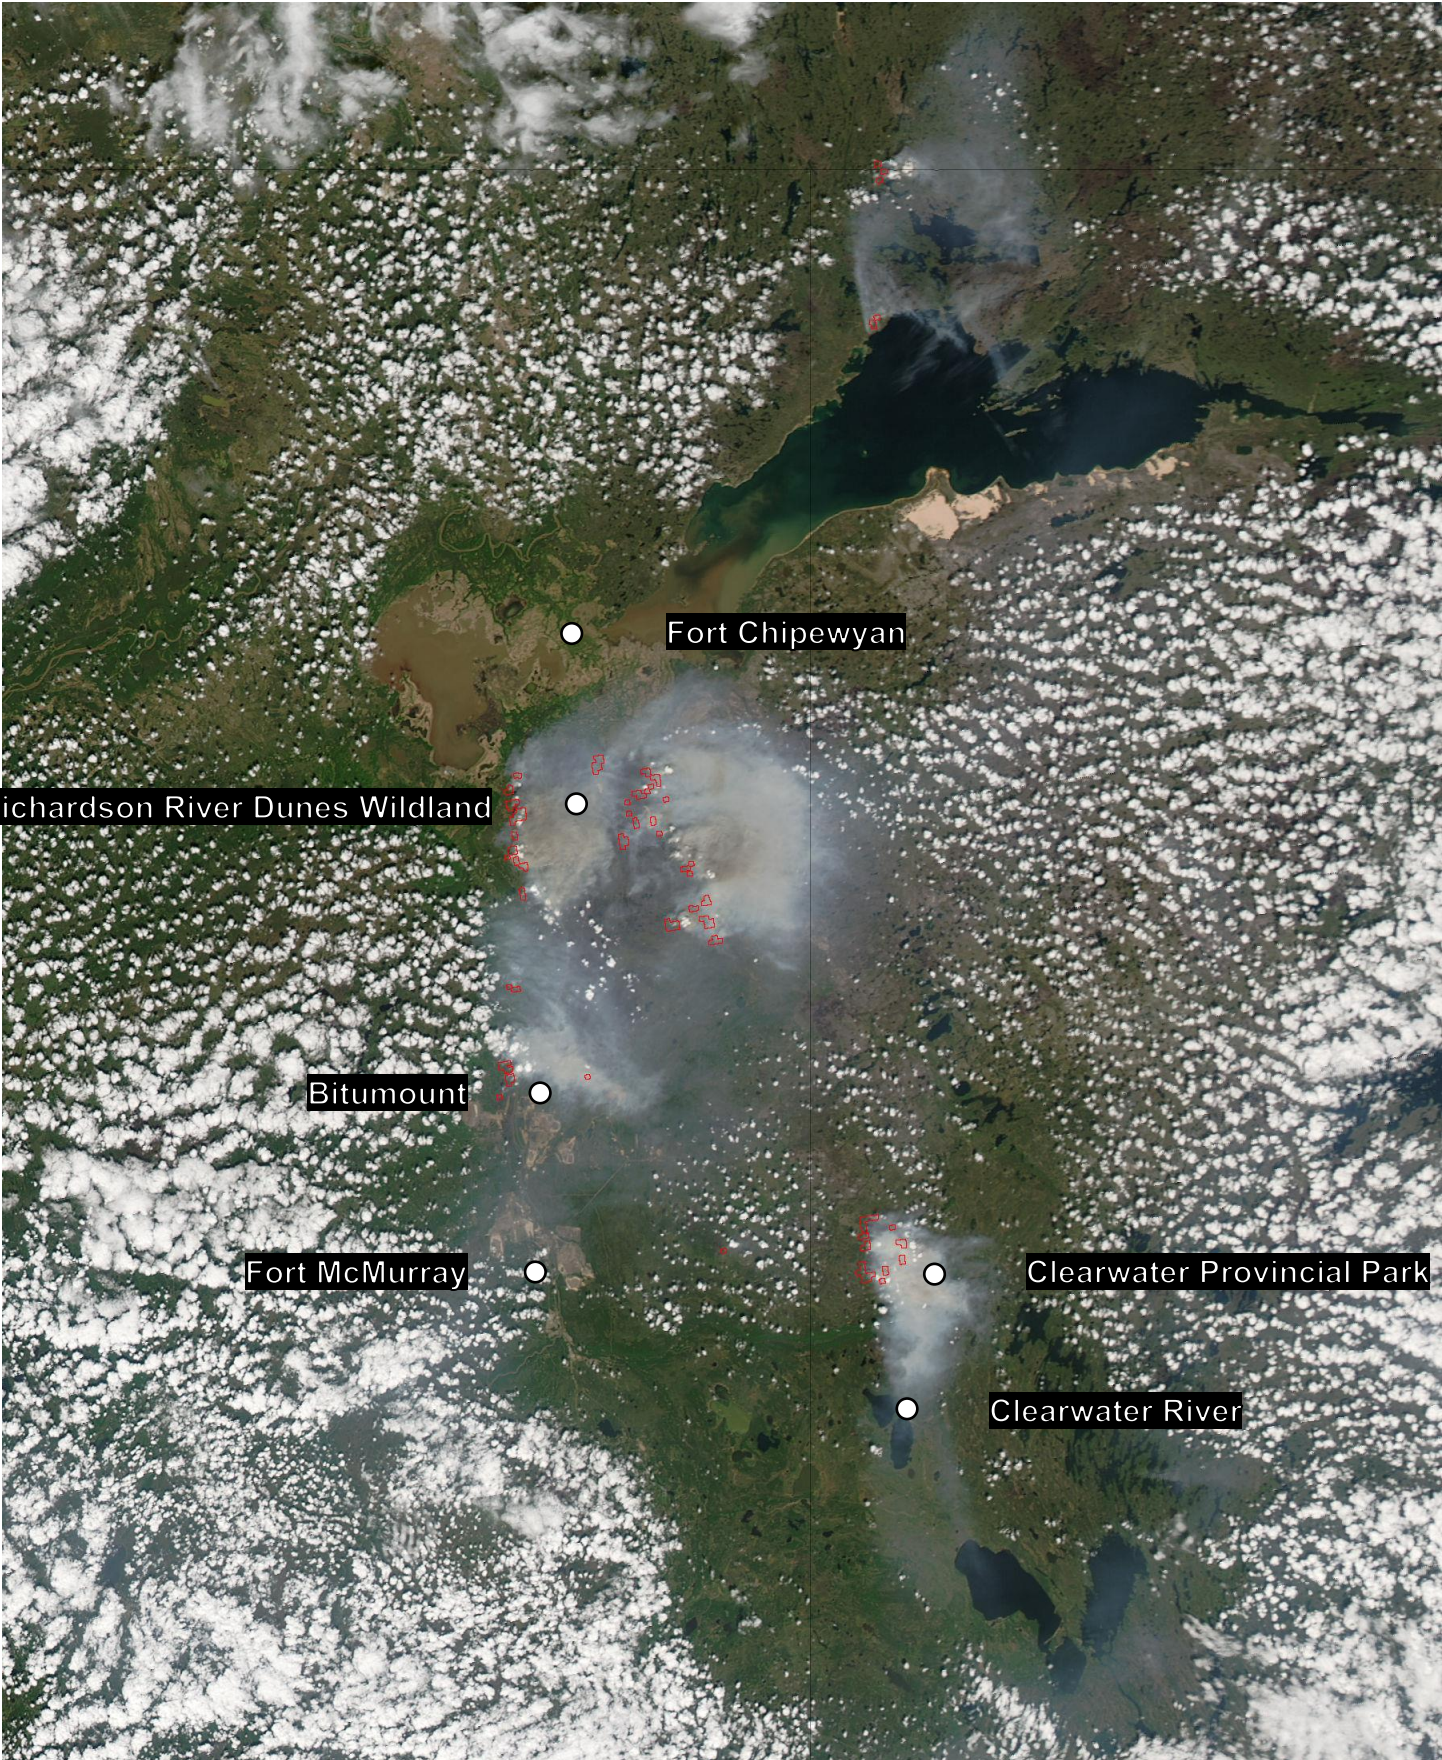

Zama City

Chateh

High Level

Fort St John

Slave Lake

Fort Chipewyan

Richardson River Dunes Wildland

Bitumount

Fort McMurray

Clearwater Provincial Park

Clearwater River

● **High Level**

● **High Prairie**

● **Slave Lake**

● **Grande Prairie**

● **Fox Creek Fire Base**