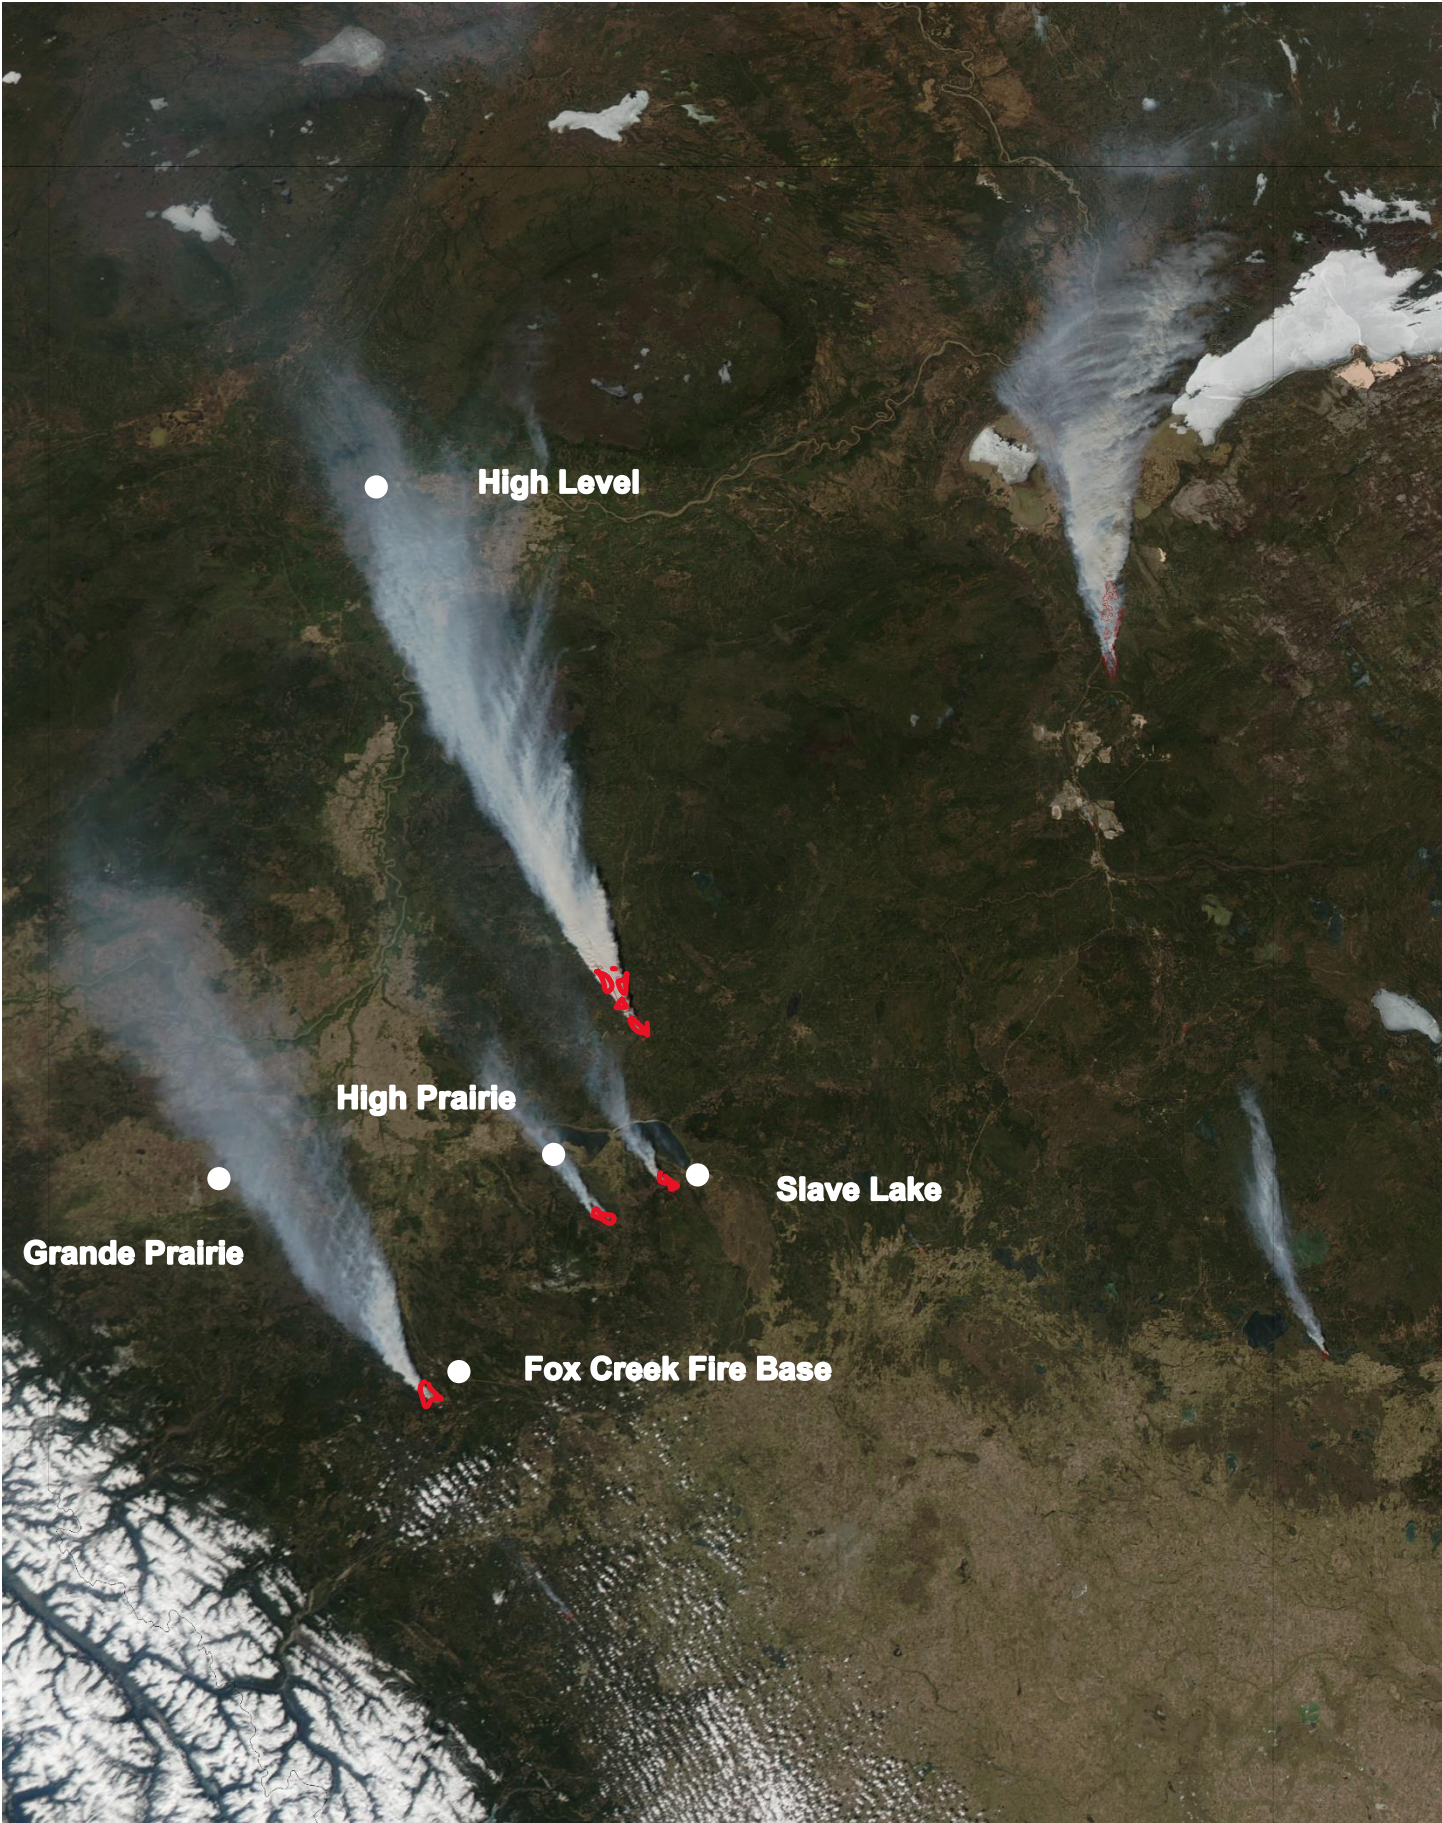

Zama City

Chateh

High Level

Fort St John

Slave Lake

Fort Chipewyan

Richardson River Dunes Wildland

Bitumount

Fort McMurray

Clearwater Provincial Park

Clearwater River

● **High Level**

● **High Prairie**

● **Slave Lake**

● **Grande Prairie**

● **Fox Creek Fire Base**