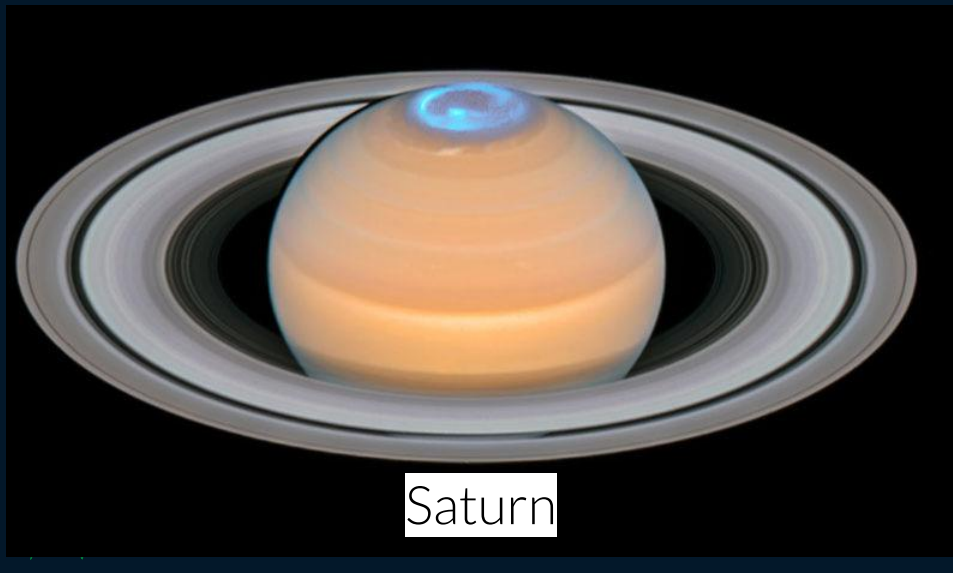

The logo for AlbertaSat features a stylized satellite or orbital path icon. It consists of two white elliptical orbits intersecting at a central point, with a green line representing a satellite or a specific orbital path. The text "AlbertaSat" is written in a clean, white, sans-serif font to the right of the icon.

AlbertaSat

Northern Lights

asc-csa.gc.ca

Mars

Jupiter

Saturn

Uranus

AURORA